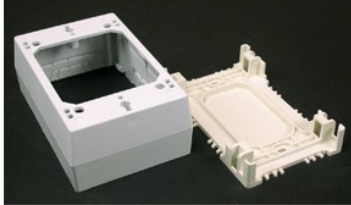

NONMETALLIC RACEWAY STARTER BOX

NMW2/NM2 | [Wiremold](#)

FEATURES & BENEFITS

Fits over existing single-gang outlet to feed power as the starting point for your system (1" deep).

SPECIFICATIONS

GENERAL INFO

Available Colors:

NMW2 - White

NM2 - Ivory

CONSTRUCTION INFORMATION

Installation Location: On-wall