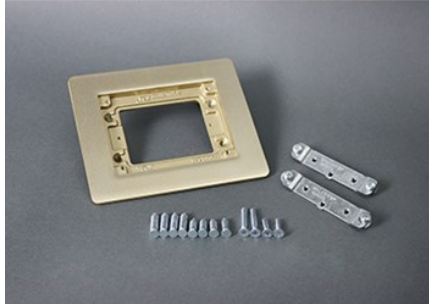

FLANGE

817B | [Wiremold](#)

FEATURES & BENEFITS

One-gang brass combination carpet and tile flange, 6.080" x 5.060" (154.4mm x 128.5mm). Accepts Ortronics MAB6TJ TracJack and MAB3S2 Series II, and Wiremold CM Series Open System adapters, sold separately. NOTE: Brass cover plates can only be used with brass flanges. Brushed aluminum flanges come with beveled edges.

- This product meets the material restrictions of RoHS

SPECIFICATIONS

GENERAL INFO

Product Series: Omnibox
Component Type: Covers & Flanges

LISTING AGENCIES/THIRD PARTY CERTIFICATIONS

RoHS: Yes

BUY AMERICAN ACT COMPLIANCE