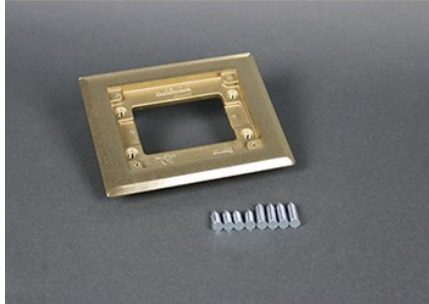

## FLANGE

817C | [Wiremold](#)

---

### FEATURES & BENEFITS

One-gang brass carpet flange. For use on 880S1, 880M1, 880CS1-1, and 880CM1-1 Floor Boxes. NOTE: Not available in Brushed Aluminum finish. Brass cover plates can only be used with brass flanges. Brass cover plates can only be used with brass flanges. Brushed aluminum flanges come with beveled edges.