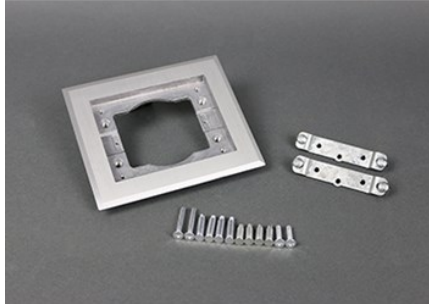

FLANGE

818TCAL | [Wiremold](#)

FEATURES & BENEFITS

One-gang brushed aluminum combination carpet and tile flange, 5.940" x 4.920" (150.9mm x 125.0mm). Accepts Ortronics MAB6TJ TracJack and MAB3S2 Series II, and Wiremold CM Series Open System adapters, sold separately. NOTE: Brushed aluminum flanges come with beveled edges. Brass cover plates can only be used with brass flanges. Brushed aluminum flanges come with beveled edges.