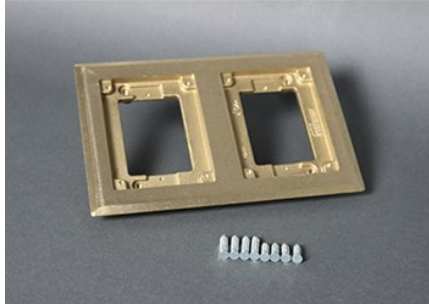

FLANGE

827C | [Wiremold](#)

FEATURES & BENEFITS

Two-gang brass carpet flange. For use on 880S2, 880M2, 880CS2-1, and 880CM2-1 Floor Boxes. NOTE: Not available in Brushed Aluminum finish. Brass cover plates can only be used with brass flanges. Brass cover plates can only be used with brass flanges. Brushed aluminum flanges come with beveled edges.

- This product meets the material restrictions of RoHS

SPECIFICATIONS

GENERAL INFO

Product Series: Omnibox
Component Type: Covers & Flanges

LISTING AGENCIES/THIRD PARTY CERTIFICATIONS

RoHS: Yes

BUY AMERICAN ACT COMPLIANCE