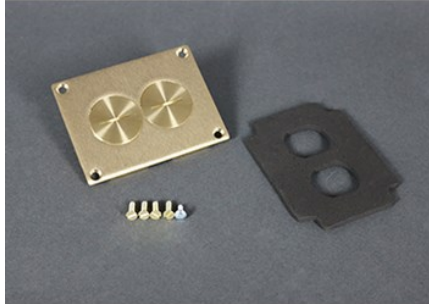

DUPLEX COVER PLATE

828SPTC | [Wiremold](#)

FEATURES & BENEFITS

Brass duplex cover plate, screw plugs. Screw plugs are 1 1/2" (38mm) in diameter. NOTE: Not for use with threaded conduit. Not available in Brushed Aluminum finish. Brass covers and flanges are not interchangeable with aluminum or nonmetallic covers and flanges. Nonmetallic covers are interchangeable with aluminum flanges.

SPECIFICATIONS

GENERAL INFO

Product Series: Omnibox
Component Type: Covers & Flanges

BUY AMERICAN ACT COMPLIANCE

Country Of Origin: CHINA
Buy American Act Status: No