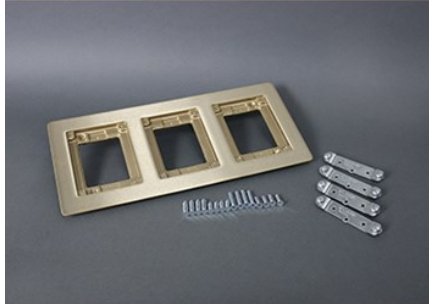

FLANGE

837B | [Wiremold](#)

FEATURES & BENEFITS

Three-gang brass combination carpet and tile flange, 6.080" x13.310" (154.4mm x 338.1mm). Accepts Ortronics MAB6TJ TracJack and MAB3S2 Series II, and Wiremold CM Series Open System adapters, sold separately. NOTE: Brass cover plates can only be used with brass flanges. Brushed aluminum flanges come with beveled edges.