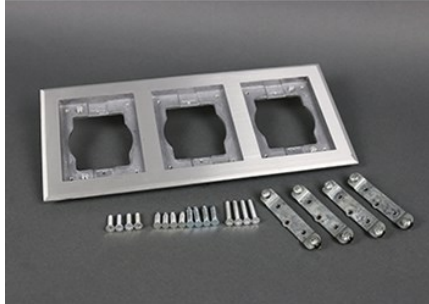

FLANGE

838TCAL | [Wiremold](#)

FEATURES & BENEFITS

Three-gang brushed aluminum combination carpet and tile flange, 5.940" x 13.170" (150.9mm x 334.5mm). Accepts Ortronics MAB6TJ TracJack and MAB3S2 Series II, and Wiremold CM Series Open System adapters, sold separately. NOTE: Brushed aluminum flanges come with beveled edges. Brass cover plates can only be used with brass flanges. Brushed aluminum flanges come with beveled edges.