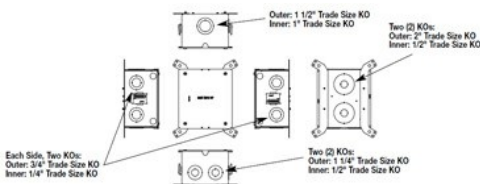

SPECIFICATIONS

GENERAL INFO

Product Series: Evolution
Component Type: Boxes

LISTING AGENCIES/THIRD PARTY CERTIFICATIONS

RoHS: Yes

CONSTRUCTION INFORMATION