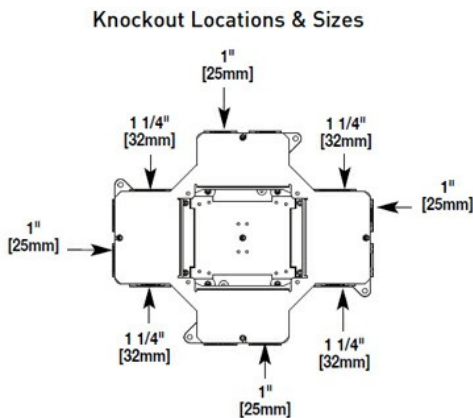

RFB4-CI-NA SERIES FOUR-COMPARTMENT CAST-IRON COMBINATION BOX

RFB4-CI-NA | [Wiremold](#)

FEATURES & BENEFITS

14 1/2" L x 11 7/8" W x 3 7/16" D (368mm x 302mm x 87mm). Fully adjustable with tunnel compartment and two receptacle brackets. Feed through from adjacent or opposite compartments only, (not cross compartments). Communication brackets not included. Note: Only for use in concrete floors. All boxes and activations are sold separately.

Country of Origin: USA.

- This product meets the material restrictions of RoHS

SPECIFICATIONS

Knockout Sizes & Locations:

GENERAL INFO

Product Series: Resource RFB

Component Type: Boxes

Knockout Size: 1"-1 1/4"