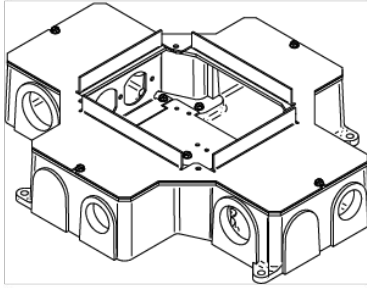

## RFB4-CI-NA SERIES FOUR-COMPARTMENT CAST-IRON COMBINATION BOX

RFB4-CI-NA | [Wiremold](#)

### FEATURES & BENEFITS

14 1/2" L x 11 7/8" W x 3 7/16" D (368mm x 302mm x 87mm). Fully adjustable with tunnel compartment and two receptacle brackets. Feed through from adjacent or opposite compartments only, (not cross compartments). Communication brackets not included. Note: Only for use in concrete floors. All boxes and activations are sold separately.