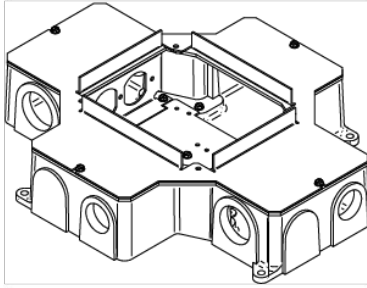

RFB4-CI-NA SERIES FOUR-COMPARTMENT CAST-IRON COMBINATION BOX

RFB4-CI-NA | [Wiremold](#)

FEATURES & BENEFITS

14 1/2" L x 11 7/8" W x 3 7/16" D (368mm x 302mm x 87mm). Fully adjustable with tunnel compartment and two receptacle brackets. Feed through from adjacent or opposite compartments only, (not cross compartments). Communication brackets not included. Note: Only for use in concrete floors. All boxes and activations are sold separately.

Country of Origin: USA.

- This product meets the material restrictions of RoHS

SPECIFICATIONS

Knockout Sizes & Locations:

GENERAL INFO

Product Series: Resource RFB

Component Type: Boxes

Knockout Size: 1"-1 1/4"