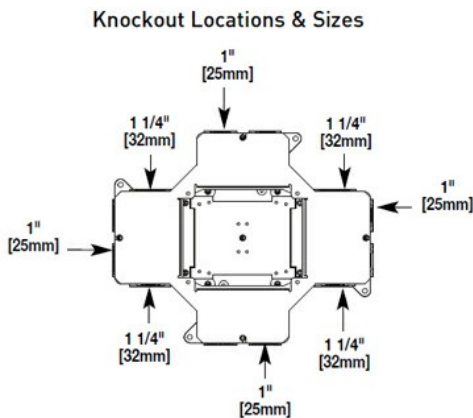

### FEATURES & BENEFITS

14 1/2" L x 11 7/8" W x 3 7/16" D (368mm x 302mm x 87mm). Fully adjustable with tunnel compartment and two receptacle brackets. Feed through from adjacent or opposite compartments only, (not cross compartments). Communication brackets not included. Note: Only for use in concrete floors. All boxes and activations are sold separately.

#### Knockout Sizes & Locations:

## GENERAL INFO

Product Series: Resource RFB

Component Type: Boxes

Knockout Size: 1"-1 1/4"