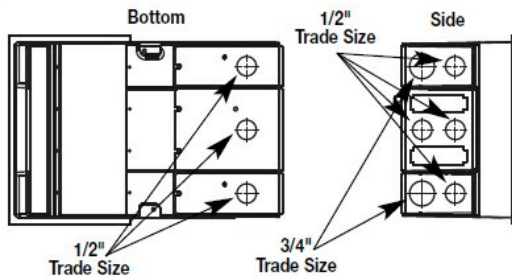

Knockouts: