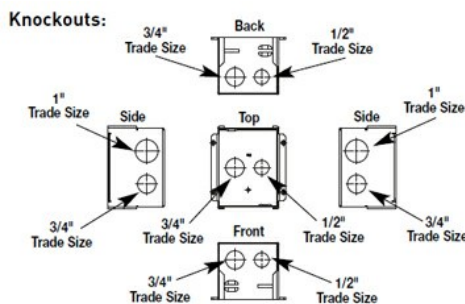

### FEATURES & BENEFITS

880W1 Floor Box with 817B Brass Flange included. Flange can be used for tile or carpet applications. Order cover separately.

### SPECIFICATIONS

**Conduit Openings:** (3)-1/2" [12.7mm], (5)-3/4" [19.1mm], (2)-1" [25mm]

**Compartment Capacity:** 53 cu in. [869ml<sup>3</sup>]

#### Knockout Sizes & Locations:

### GENERAL INFO

Product Series: 880W  
 Component Type: Boxes  
 Knockout Size: 1/2"-3/4"