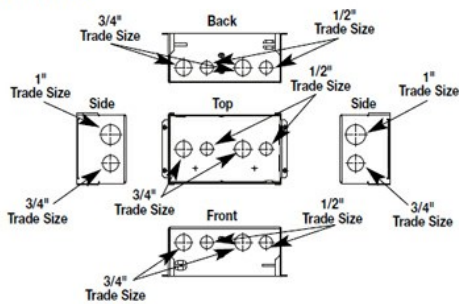

880W2828TCAL SERIES TWO-GANG STEEL FLOOR BOX FOR WOOD FLOORS

880W2828TCAL | [Wiremold](#)

FEATURES & BENEFITS

880W2 Floor Box with 828TCAL Brushed Aluminum Flange included. Flange can be used for tile or carpet applications. Order cover separately.

SPECIFICATIONS

Conduit Openings: (6)-1/2" [12.7mm], (8)-3/4" [19.1mm], (2)-1" [25mm]

Compartment Capacity: 58 cu in. [951ml³], 59 cu in. [967ml³]

Knockout Sizes & Locations:

Knockouts:

GENERAL INFO

Product Series: 880W
 Component Type: Boxes
 Knockout Size: 1/2"-3/4"