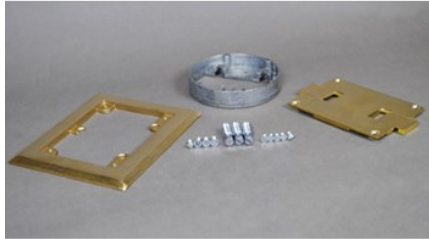

SOURCE 1 COMPLETE FLUSH ACTIVATION

S166B | [Wiremold](#)

FEATURES & BENEFITS

Flush brass communication (slides). Used for data cable pass-through.

SPECIFICATIONS

TECHNICAL INFORMATION

Services: Single Service
Service Location: Flush