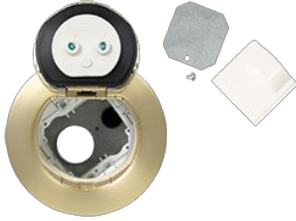

4AT UNWIRED EVOLUTION™ RECESSED POKE-THRU DEVICE, SURFACE STYLE COVER, SATIN BRASS

4ATCSB | [Wiremold](#)

FEATURES & BENEFITS

Designed for retrofit and new construction, Evolution Series 4" Recessed Poke-Thru devices provide convenient access to power, communications, and audio/video services recessed below floor level - providing maximum device protection. With 2 Gangs of capacity, you will be able to configure services for the needs of your space. The low-profile metal covers are available in brushed aluminum, satin brass, satin nickel, and multiple powder-coated finishes designed to match any space. Evolution Series 4" Poke-Thru devices are the perfect fit for kiosks, training rooms, classrooms, healthcare facilities or commercial buildings with open-space architecture.

SPECIFICATIONS

GENERAL INFO

Color: Satin Brass
Product Series: Evolution

LISTING AGENCIES/THIRD PARTY CERTIFICATIONS

RoHS: Yes
CUL Listing No: E2961
cULus: Yes

DIMENSIONS

Diameter (US): 5 1/2 in
Height (US): 18 9/16 in
Product Weight (US): 3.975 lbs
Weight: 3.975
Hole Size: 4"