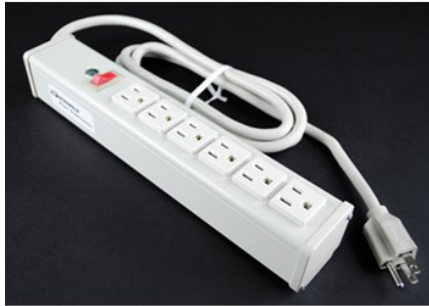

PLUG-IN OUTLET CENTER UNIT / 120V/15A/6 O/L /LIGHTED SWITCH/6' CORD

R610 | [Wiremold](#)

FEATURES & BENEFITS

Six outlets, putty white aluminum housing, 15A, lighted switch. 6' (1.8m) 14/3 SJT putty white cord with NEMA5-15 plug. Length 12 1/4" (311mm). Receptacle center-to-center 1 1/4" (32mm). Snap-on, slide-off mounting.

SPECIFICATIONS

GENERAL INFO

Has Switch: Yes

CORD INFORMATION

Cord Length US: 6'

TECHNICAL INFORMATION

Amps: 15

RatedVoltage: 120V

Receptacle Type: NEMA

Number Of Outlets: 6

BUY AMERICAN ACT COMPLIANCE

Country Of Origin: MEXICO

Buy American Act Status: Trade Agreement Act Compliant