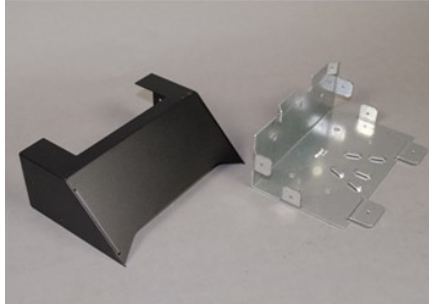

OFR SERIES OVERFLOOR RACEWAY 4000 RACEWAY TRANSITION

OFR89-4000 | [Wiremold](#)

FEATURES & BENEFITS

For connecting vertical runs of 4000 Series Raceway with OFR Series Raceway. Includes removable divider than can be positioned to feed any raceway channel.

Material: Steel
Capacity: Multiple Channel