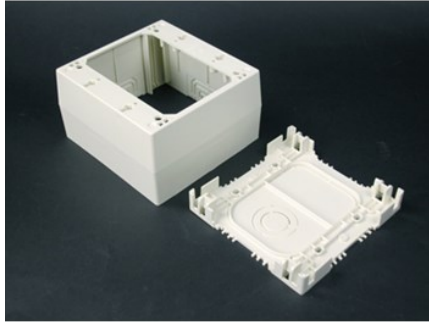

## NM2000 EXTRA DEEP DEVICE BOX FITTING

NM2044-2 | [Wiremold](#)

---

### FEATURES & BENEFITS

Mounts power/communications devices when additional depth is required. Has combination twistouts for 2700, 2800, 2900 and NM2000 Series Raceways. 4 3/4" L x 4 7/8" W x 2 3/4" D (121mm L x 124mm W x 70mm D). 2-Gang.