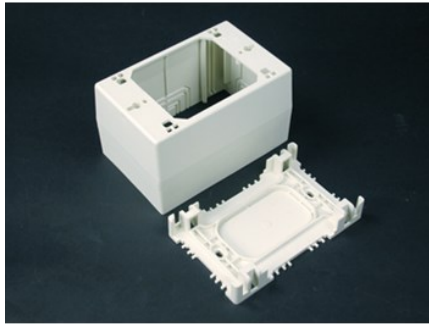

NM2000 EXTRA DEEP DEVICE BOX FITTING

NM2044 | [Wiremold](#)

FEATURES & BENEFITS

Mounts power/communications devices when additional depth is required. Has combination twistouts for 2700, 2800, 2900 and NM2000 Series Raceways. 4 3/4" L x 3" W x 2 3/4" D (121mm L x 76mm W x 70mm D). 1-Gang.

- This product meets the material restrictions of RoHS

SPECIFICATIONS

Video: [Installation Guidelines for Plugmold® in the City of Chicago.](#)

GENERAL INFO

Product Series: NM2000

Component Type: Boxes

LISTING AGENCIES/THIRD PARTY CERTIFICATIONS