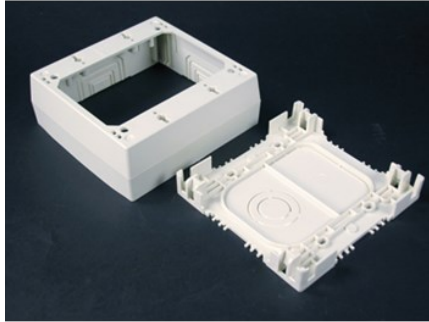

NM2000 SURE-SNAP DEEP DEVICE BOX

NM2048-2 | [Wiremold](#)

FEATURES & BENEFITS

Cover snaps onto base - no screws required. Cover has twistouts on all sides. Rectangular KO in base for extension to wall box. Used with 2700, 2800, 2900 and NM2000 Series Raceways. 4 3/4" L x 4 7/8" W x 1 3/4" D (121mm L x 124mm W x 44mm D). 2-Gang.

- This product meets the material restrictions of RoHS

SPECIFICATIONS

Video: [Installation Guidelines for Plugmold® in the City of Chicago.](#)

GENERAL INFO

Product Series: NM2000
Component Type: Boxes

LISTING AGENCIES/THIRD PARTY CERTIFICATIONS