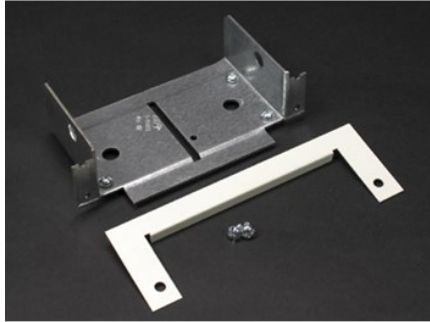

4000 PANEL CONNECTOR FITTING

4086A | [Wiremold](#)

FEATURES & BENEFITS

Connects 4000 Series Raceway to surface type panel boxes. Maintains maximum wire capacity of 4000 Series Raceway. Separate C-shaped flange fits around raceway, to hide irregularities made during cutting into box.

PRODUCT
ENVIRONMENTAL PROFILE

- This product meets the material restrictions of RoHS

SPECIFICATIONS

GENERAL INFO

Available Colors:

V4086A - Ivory

G4086A - Gray

Product Series: 4000

Component Type: Fittings & Accessories

LISTING AGENCIES/THIRD PARTY CERTIFICATIONS

RoHS: Yes

TECHNICAL INFORMATION

Material: Steel

Capacity: Multiple Channel