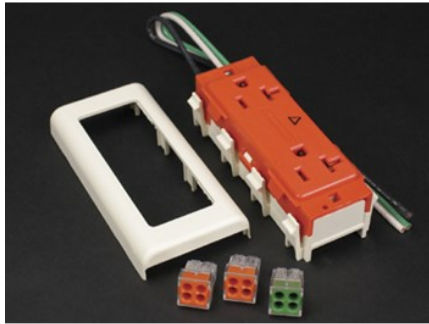

## 2400 20A ISOLATED GROUND DUPLEX RECEPTACLE FITTING

IG2427GT | [Wiremold](#)

---

### FEATURES & BENEFITS

3-Wire 125V NEMA 5-20R orange receptacle. Includes 10 1/2" (267mm) pigtails and inline splice connectors.

---

#### GENERAL INFO

Product Series: 2400  
Component Type: Fittings & Accessories

#### TECHNICAL INFORMATION

Material: Steel  
Capacity: Dual-Channel