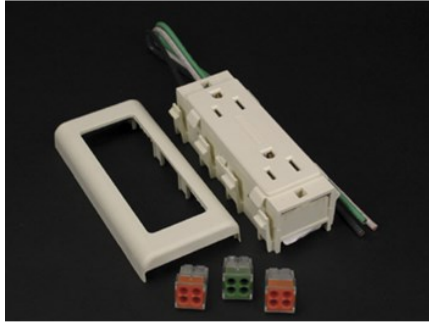

2400 15A DUPLEX RECEPTACLE FITTING

V2427GA | [Wiremold](#)

FEATURES & BENEFITS

3-Wire 125V NEMA 5-15R receptacle. Includes 10 1/2" (267mm) pigtails and inline splice connectors.

SPECIFICATIONS

GENERAL INFO

Product Series: 2400
Component Type: Fittings & Accessories

TECHNICAL INFORMATION

Material: Steel
Capacity: Dual-Channel