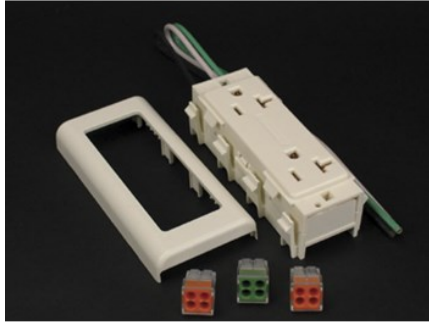

2400 20A DUPLEX RECEPTACLE FITTING

2427GT | [Wiremold](#)

FEATURES & BENEFITS

3-Wire 125V NEMA 5-20R receptacle. Includes 10 1/2" (267mm) pigtails and inline splice connectors.

SPECIFICATIONS

GENERAL INFO

Product Series: 2400
Component Type: Fittings & Accessories

TECHNICAL INFORMATION

Material: Steel
Capacity: Dual-Channel