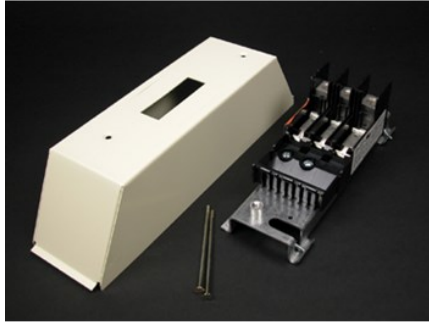

3000 CIRCUIT BREAKER HOUSING FITTING

3046KTSQ | [Wiremold](#)

FEATURES & BENEFITS

Mounts Square D Quik-Gard QOB bolt-on circuit breakers into 3000 Series Raceway. Rated up to 50A maximum capacity. Includes Square D QON3B Compact Base for single- to three-pole circuit breakers. For GFI breakers, use Square D QOB-GFI Series.

SPECIFICATIONS

GENERAL INFO

Available Colors:

V3046KTSQ - Ivory

G3046KTSQ - Gray

Product Series: 3000

Component Type: Fittings & Accessories

TECHNICAL INFORMATION

Material: Steel

Capacity: Single-Channel