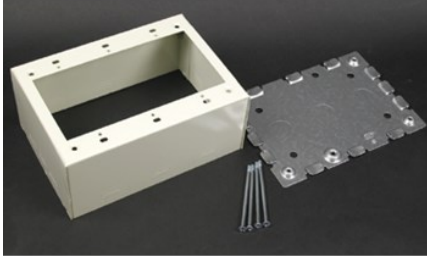

## 500/700 THREE-GANG DEEP SWITCH AND RECEPTACLE BOX FITTING

V5744S-3 | [Wiremold](#)

---

### FEATURES & BENEFITS

Designed especially for use in the installation of signal system and alarm wiring. Base has 1/2" trade size KOs. Larger gang boxes available by special order. Three-gang: 4 5/8" L x 6 1/2" W (117mm x 165mm). NOTE: Certified to Canadian Safety Standards for sale in Canada. When ordering these products, change the "V" color prefix to "vc" or the "WH" color suffix to "WHC" to denote the Canadian versions.

#### TECHNICAL INFORMATION

Material: Steel  
Capacity: Single-Channel