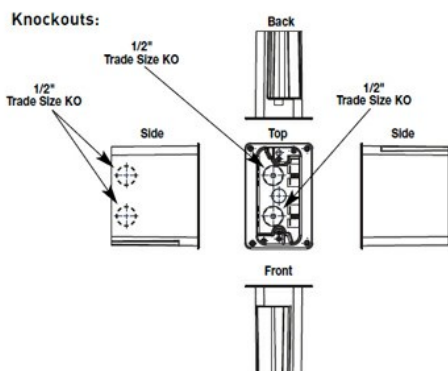

## WMFB1KS4B SERIES SINGLE-GANG FLOOR BOX ASSEMBLY

WMFB1KS4B | [Wiremold](#)

### FEATURES & BENEFITS

Includes single-gang box, 106 adapter with four openings for communication devices, and brass cover with two screw plugs. For hole cut dimensions, see installation instructions sheet. Box Dimensions: 2 1/8" W x 3 3/4" L x 3 7/8" D (54mm W x 95mm L x 98mm D) Device Plate: 3 1/8" W x 4 15/16" L (79mm W x 125mm L).

#### Knockout Sizes & Locations: