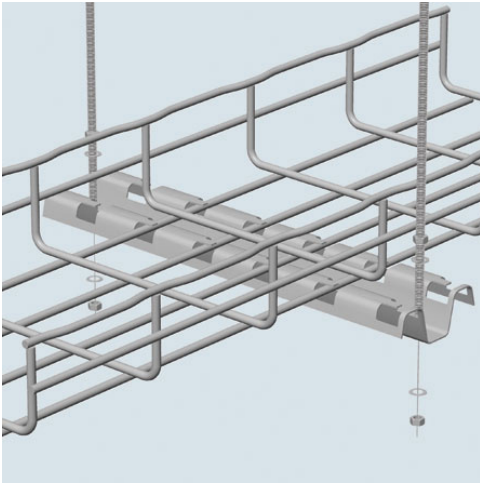

Legrand

FAS PROFILE-PREGALV (1D,,2W,,120L) [14030]

Part No. 14030

Cablofil Wiremesh Cable Tray concept based upon performance, safety and economy three qualities which make Cablofil Wiremesh Cable Tray system preferred by installers. Cablofil adapts to the most complex configurations, and its structure gives maximum strength for minimum weight. The ease of creating fittings, carried out on site, as well as the wide range of unique and universal accessories gives complete freedom in routing combined with exceptionally fast installation.

Features & Benefits

For trapeze hung installations, use 4inch longer profile than tray width. Example: for CF 54/300 tray (12inch) use FAS P400 (16inch). Maximum threaded rod size is 3/8inch. For use with larger sizes of threaded rod, bracket holes must be drilled larger. Patented FAS style attachment secures tray without nuts and bolts. Threaded rods, nuts and washers sold separately. Notify Customer Service when placing order. Sold in sets of 6: - includes handy carrying case. Inside diameter is 2.688inch.

Specifications

General Info

UPC Number 800388001817

Country Of Origin China

Product Line Cablofil

Finish Pre-Galvanized GS

Standard Wire Mesh Cable Tray

Dimensions

Product Volume US 0.188 cu ft

Product Width US 2.67 in

Product Height US 1.033 in

Product Weight US 7.857 lb

Product Depth US 117.86 in

Additional Information

RoHS Conformant Yes