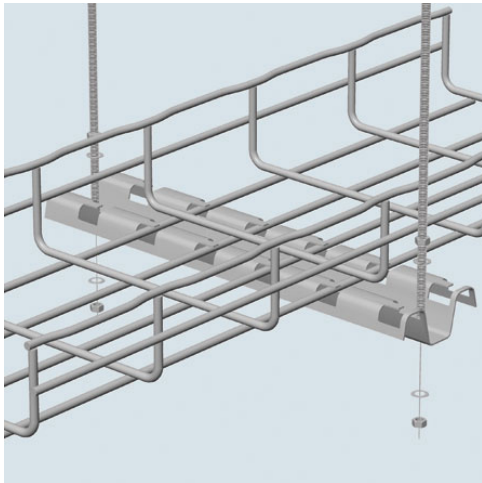

Cablofil
FAS PROFILE-PREGALV (1D,,2W,,120L) [14030]
Part No. 14030

Cablofil Wiremesh Cable Tray concept based upon performance, safety and economy — three qualities which make Cablofil Wiremesh Cable Tray system preferred by installers. Cablofil adapts to the most complex configurations, and its structure gives maximum strength for minimum weight. The ease of creating fittings, carried out on site, as well as the wide range of unique and universal accessories gives complete freedom in routing combined with exceptionally fast installation.

Features & Benefits

For trapeze hung installations, use 4 inch longer profile than tray width. Example: for CF 54/300 tray (12 inch) use FAS P400 (16 inch)

Maximum threaded rod size is 3/8 inch. For use with larger sizes of threaded rod, bracket holes must be drilled larger

Patented FAS style attachment secures tray without nuts and bolts

Threaded rods, nuts and washers sold separately

Specifications

General Info

Product Line	Cablofil	Finish	GS
UPC Number	800388001817	Country Of Origin	China
Application Sector	Commercial, Industrial	Standard	Wire Mesh Cable Tray
Type	Supports		

Dimensions

Product Width US	2.67 in	Product Weight US	7.857 lb
Product Volume US	0.188 cu ft	Product Depth US	117.86 in
Product Height US	1.033 in		

Additional Information

RoHS Compliant

Yes

Product Environmental Profile