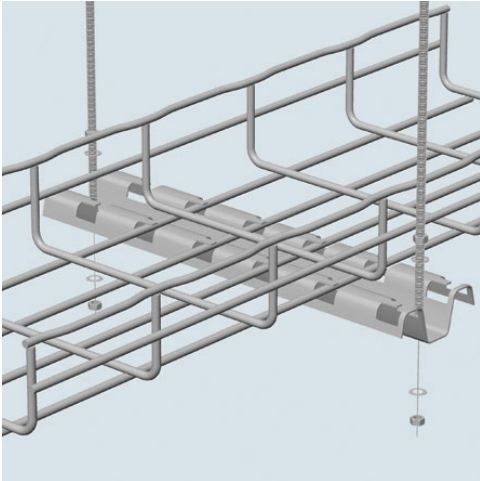

Cablofil
FAS PROFILE-PREGALV (1D,,2W,,6L) [14150]
Part No. 14150

Cablofil Wiremesh Cable Tray concept based upon performance, safety and economy — three qualities which make Cablofil Wiremesh Cable Tray system preferred by installers. Cablofil adapts to the most complex configurations, and its structure gives maximum strength for minimum weight. The ease of creating fittings, carried out on site, as well as the wide range of unique and universal accessories gives complete freedom in routing combined with exceptionally fast installation.

Features & Benefits

For trapeze hung installations, use 4inch longer profile than tray width. Example: for CF 54/300 tray (12inch) use FAS P400 (16inch). Maximum threaded rod size is 3/8inch. For use with larger sizes of threaded rod, bracket holes must be drilled larger. Patented FAS style attachment secures tray without nuts and bolts. Threaded rods, nuts and washers sold separately.

Specifications

General Info

Product Line	Cablofil	Finish	Pre-Galvanized
UPC Number	800388001848	Country Of Origin	China
Type	Supports		

Dimensions

Product Width US	2.67 in	Product Weight US	0.38 lb
Product Volume US	0.009 cu ft	Product Depth US	5.67 in
Product Height US	1.033 in		