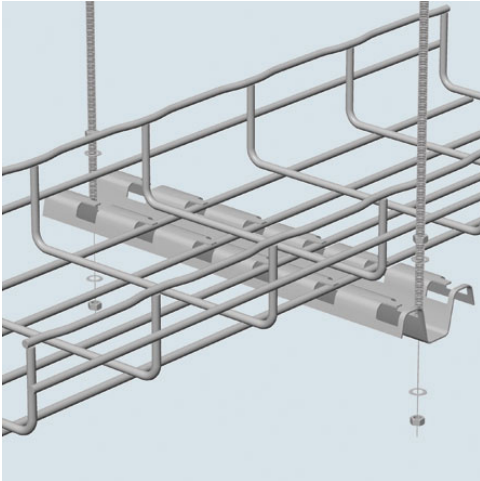

**Cablofil**  
**FAS PROFILE-STAINLESS (1D,,2W,,6L) [14154]**  
Part No. 14154

Cablofil Wiremesh Cable Tray concept based upon performance, safety and economy — three qualities which make Cablofil Wiremesh Cable Tray system preferred by installers. Cablofil adapts to the most complex configurations, and its structure gives maximum strength for minimum weight. The ease of creating fittings, carried out on site, as well as the wide range of unique and universal accessories gives complete freedom in routing combined with exceptionally fast installation.

## Features & Benefits

For trapeze hung installations, use 4inch longer profile than tray width. Example: for CF 54/300 tray (12inch) use FAS P400 (16inch). Maximum threaded rod size is 3/8inch. For use with larger sizes of threaded rod, bracket holes must be drilled larger. Patented FAS style attachment secures tray without nuts and bolts. Threaded rods, nuts and washers sold separately.

### General Info

Product Line	Cablofil	Finish	Stainless 316
UPC Number	800388001862	Country Of Origin	China
Type	Supports		

### Dimensions

Product Width US	2.67 in	Product Weight US	0.38 lb
Product Volume US	0.009 cu ft	Product Depth US	5.67 in
Product Height US	1.033 in		