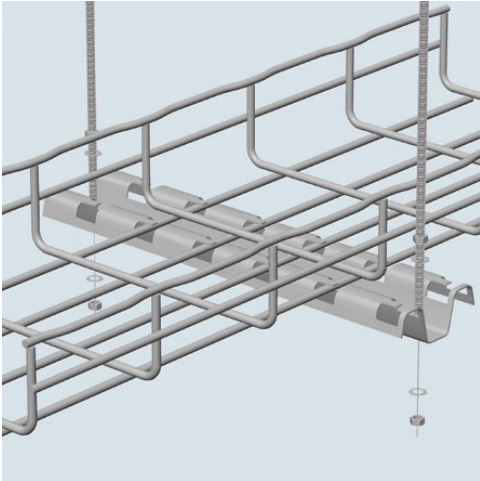

Cablofil
FAS PROFILE-PREGALV (1D,,2W,,8L) [14200]
Part No. 14200

Cablofil Wiremesh Cable Tray concept based upon performance, safety and economy — three qualities which make Cablofil Wiremesh Cable Tray system preferred by installers. Cablofil adapts to the most complex configurations, and its structure gives maximum strength for minimum weight. The ease of creating fittings, carried out on site, as well as the wide range of unique and universal accessories gives complete freedom in routing combined with exceptionally fast installation.

Features & Benefits

For trapeze hung installations, use 4inch longer profile than tray width. Example: for CF 54/300 tray (12inch) use FAS P400 (16inch). Maximum threaded rod size is 3/8inch. For use with larger sizes of threaded rod, bracket holes must be drilled larger. Patented FAS style attachment secures tray without nuts and bolts. Threaded rods, nuts and washers sold separately.

Specifications

General Info

Product Line	Cablofil	Finish	Pre-Galvanized
UPC Number	800388001879	Country Of Origin	China
Type	Supports		

Dimensions

Product Width US	2.67 in	Product Weight US	0.51 lb
Product Volume US	0.012 cu ft	Product Depth US	7.64 in
Product Height US	1.033 in		