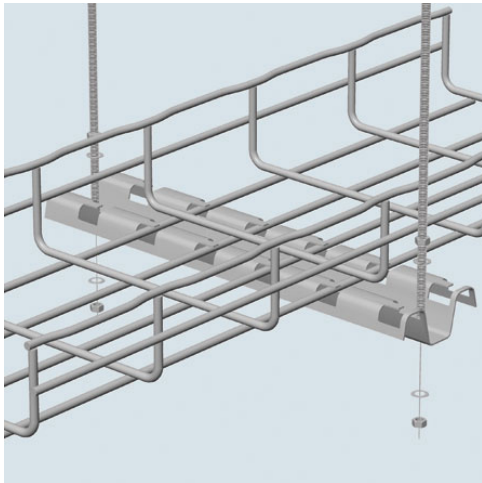

**Cablofil**  
**FAS PROFILE-STAINLESS (1D,,2W,,8L) [14204]**  
Part No. 14204

Cablofil Wiremesh Cable Tray concept based upon performance, safety and economy – three qualities which make Cablofil Wiremesh Cable Tray system preferred by installers. Cablofil adapts to the most complex configurations, and its structure gives maximum strength for minimum weight. The ease of creating fittings, carried out on site, as well as the wide range of unique and universal accessories gives complete freedom in routing combined with exceptionally fast installation.

## Features & Benefits

For trapeze hung installations, use 4inch longer profile than tray width. Example: for CF 54/300 tray (12inch) use FAS P400 (16inch). Maximum threaded rod size is 3/8inch. For use with larger sizes of threaded rod, bracket holes must be drilled larger. Patented FAS style attachment secures tray without nuts and bolts. Threaded rods, nuts and washers sold separately.

### General Info

Product Line	Cablofil	Finish	Stainless 316
UPC Number	800388001893	Country Of Origin	China
Type	Supports		

### Dimensions

Product Width US	2.67 in	Product Weight US	0.51 lb
Product Volume US	0.012 cu ft	Product Depth US	7.64 in
Product Height US	1.033 in		