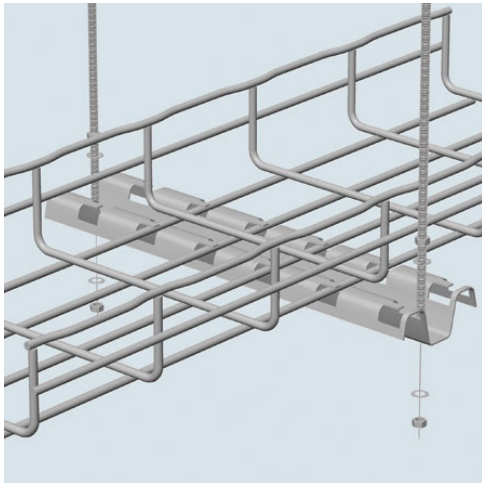

Cablofil
FAS PROFILE-HOT DIPPED (1D,,2W,,12L) [14303]
Part No. 14303

Cablofil Wiremesh Cable Tray concept based upon performance, safety and economy — three qualities which make Cablofil Wiremesh Cable Tray system preferred by installers. Cablofil adapts to the most complex configurations, and its structure gives maximum strength for minimum weight. The ease of creating fittings, carried out on site, as well as the wide range of unique and universal accessories gives complete freedom in routing combined with exceptionally fast installation.

Features & Benefits

For trapeze hung installations, use 4inch longer profile than tray width. Example: for CF 54/300 tray (12inch) use FAS P400 (16inch). Maximum threaded rod size is 3/8inch. For use with larger sizes of threaded rod, bracket holes must be drilled larger. Patented FAS style attachment secures tray without nuts and bolts. Threaded rods, nuts and washers sold separately.

Specifications

General Info

Product Line	Cablofil	Finish	Hot Dipped Galvanized
UPC Number	800388001916	Country Of Origin	China
Type	Supports		

Dimensions

Product Width US	2.67 in	Product Weight US	0.77 lb
Product Volume US	0.018 cu ft	Product Depth US	11.57 in
Product Height US	1.033 in		