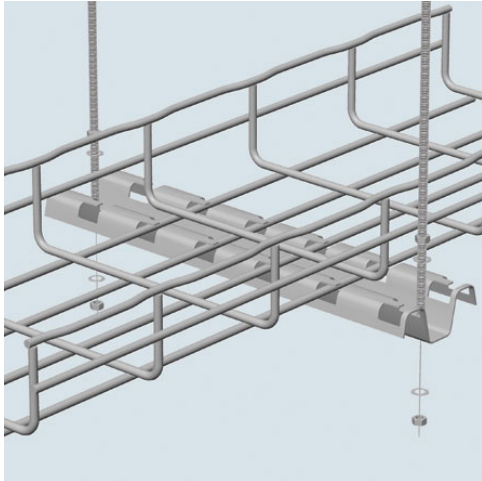

**Cablofil**  
**FAS PROFILE-STAINLESS (1D,,2W,,16L) [14404]**  
Part No. 14404

Cablofil Wiremesh Cable Tray concept based upon performance, safety and economy — three qualities which make Cablofil Wiremesh Cable Tray system preferred by installers. Cablofil adapts to the most complex configurations, and its structure gives maximum strength for minimum weight. The ease of creating fittings, carried out on site, as well as the wide range of unique and universal accessories gives complete freedom in routing combined with exceptionally fast installation.

## Features & Benefits

For trapeze hung installations, use 4inch longer profile than tray width. Example: for CF 54/300 tray (12inch) use FAS P400 (16inch). Maximum threaded rod size is 3/8inch. For use with larger sizes of threaded rod, bracket holes must be drilled larger. Patented FAS style attachment secures tray without nuts and bolts. Threaded rods, nuts and washers sold separately.

### General Info

Product Line	Cablofil	Finish	Stainless 316
UPC Number	800388001954	Country Of Origin	China
Type	Supports		

### Dimensions

Product Width US	2.67 in	Product Weight US	1.03 lb
Product Volume US	0.025 cu ft	Product Depth US	15.51 in
Product Height US	1.033 in		