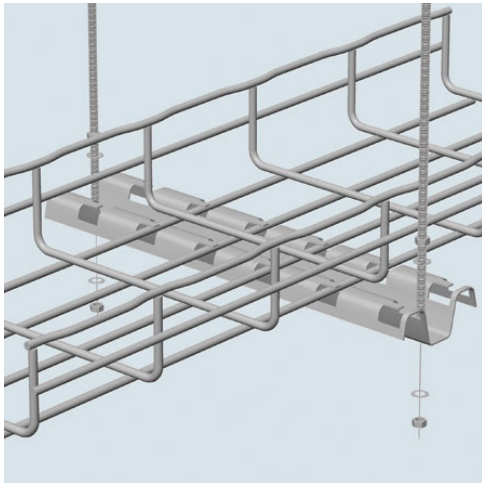

**Cablofil**  
**FAS PROFILE-PREGALV (1D,,2W,,18L) [14450]**  
Part No. 14450

Cablofil Wiremesh Cable Tray concept based upon performance, safety and economy — three qualities which make Cablofil Wiremesh Cable Tray system preferred by installers. Cablofil adapts to the most complex configurations, and its structure gives maximum strength for minimum weight. The ease of creating fittings, carried out on site, as well as the wide range of unique and universal accessories gives complete freedom in routing combined with exceptionally fast installation.

## Features & Benefits

For trapeze hung installations, use 4inch longer profile than tray width. Example: for CF 54/300 tray (12inch) use FAS P400 (16inch). Maximum threaded rod size is 3/8inch. For use with larger sizes of threaded rod, bracket holes must be drilled larger. Patented FAS style attachment secures tray without nuts and bolts. Threaded rods, nuts and washers sold separately.

### General Info

Product Line	Cablofil	Finish	Pre-Galvanized
UPC Number	800388001961	Country Of Origin	China
Type	Supports		

### Dimensions

Product Width US	2.67 in	Product Weight US	1.17 lb
Product Volume US	0.028 cu ft	Product Depth US	17.48 in
Product Height US	1.033 in		