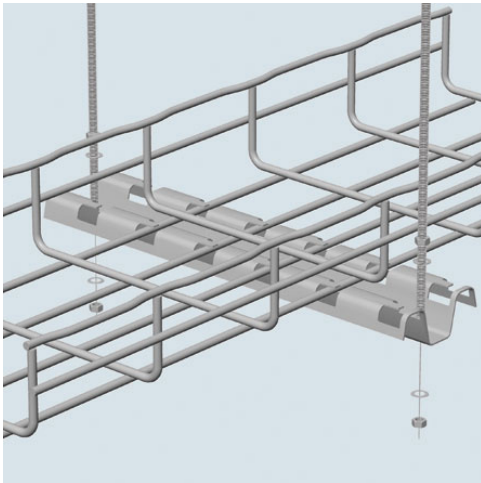

Cablofil
Discontinued - FAS PROFILE-HOT DIPPED (1D,,2W,,18L) [14453]
Part No. 14453

Cablofil Wiremesh Cable Tray concept based upon performance, safety and economy—three qualities which make Cablofil Wiremesh Cable Tray system preferred by installers. Cablofil adapts to the most complex configurations, and its structure gives maximum strength for minimum weight. The ease of creating fittings, carried out on site, as well as the wide range of unique and universal accessories gives complete freedom in routing combined with exceptionally fast installation.

Features & Benefits

For trapeze hung installations, use 4 inch longer profile than tray width. Example: for CF 54/300 tray (12 inch) use FAS P400 (16 inch)

Maximum threaded rod size is 3/8 inch. For use with larger sizes of threaded rod, bracket holes must be drilled larger

Patented FAS style attachment secures tray without nuts and bolts

Threaded rods, nuts and washers sold separately

Specifications

General Info

Product Line	Cablofil	Finish	Hot Dipped Galvanized after Fabrication
UPC Number	800388001978	Country Of Origin	China
Application Sector	Commercial, Industrial	Type	Supports

Dimensions

Product Width US	2.67 in	Product Weight US	1.17 lb
Product Volume US	0.028 cu ft	Product Depth US	17.48 in
Product Height US	1.033 in		

Additional Information

Product Environmental Profile Yes