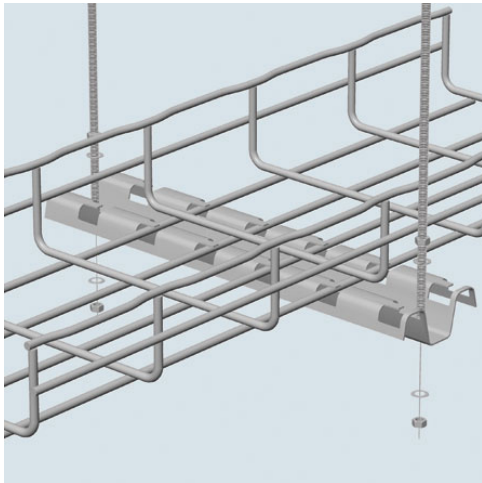

Cablofil
FAS PROFILE-PREGALV (1D,,2W,,22L) [14550]
Part No. 14550

Cablofil Wiremesh Cable Tray concept based upon performance, safety and economy — three qualities which make Cablofil Wiremesh Cable Tray system preferred by installers. Cablofil adapts to the most complex configurations, and its structure gives maximum strength for minimum weight. The ease of creating fittings, carried out on site, as well as the wide range of unique and universal accessories gives complete freedom in routing combined with exceptionally fast installation.

Features & Benefits

For trapeze hung installations, use 4 inch longer profile than tray width. Example: for CF 54/300 tray (12 inch) use FAS P400 (16 inch)

Maximum threaded rod size is 3/8 inch. For use with larger sizes of threaded rod, bracket holes must be drilled larger

Patented FAS style attachment secures tray without nuts and bolts

Threaded rods, nuts and washers sold separately

Specifications

General Info

Product Line	Cablofil	Finish	GS
UPC Number	800388002029	Country Of Origin	China
Application Sector	Commercial, Industrial	Type	Supports

Dimensions

Product Width US	2.67 in	Product Weight US	1.43 lb
Product Volume US	0.034 cu ft	Product Depth US	21.42 in
Product Height US	1.033 in		

Additional Information

Product Environmental Profile Yes