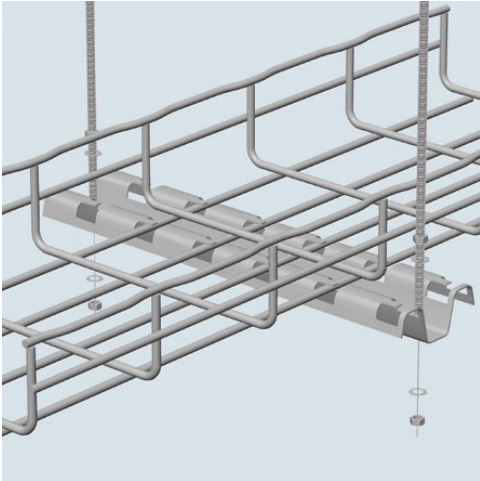

Cablofil
FAS PROFILE-PREGALV (1D,,2W,,28L) [14700]
Part No. 14700

Cablofil Wiremesh Cable Tray concept based upon performance, safety and economy — three qualities which make Cablofil Wiremesh Cable Tray system preferred by installers. Cablofil adapts to the most complex configurations, and its structure gives maximum strength for minimum weight. The ease of creating fittings, carried out on site, as well as the wide range of unique and universal accessories gives complete freedom in routing combined with exceptionally fast installation.

Features & Benefits

For trapeze hung installations, use 4 inch longer profile than tray width. Example: for CF 54/300 tray (12 inch) use FAS P400 (16 inch)

Maximum threaded rod size is 3/8 inch. For use with larger sizes of threaded rod, bracket holes must be drilled larger

Patented FAS style attachment secures tray without nuts and bolts

Threaded rods, nuts and washers sold separately

Specifications

General Info

Product Line	Cablofil	Finish	GS
UPC Number	800388002081	Country Of Origin	China
Application Sector	Commercial, Industrial	Type	Supports

Dimensions

Product Width US	2.67 in	Product Weight US	1.82 lb
Product Volume US	0.044 cu ft	Product Depth US	27.32 in
Product Height US	1.033 in		

Additional Information

RoHS Compliant	Yes	Product Environmental Profile	Yes
----------------	-----	-------------------------------	-----