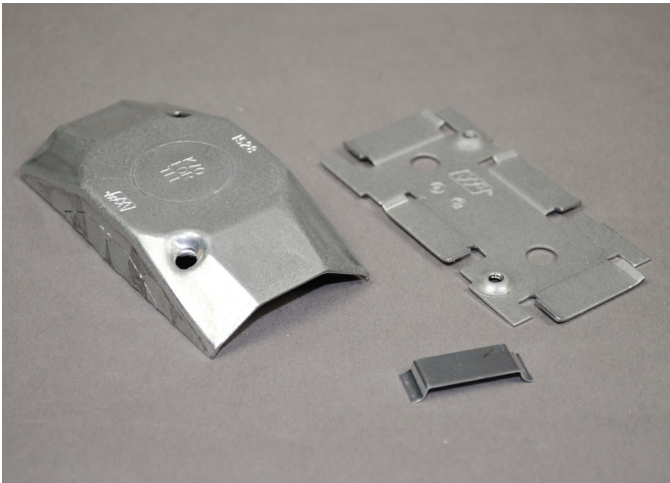

Wiremold
1500 Series Overfloor Raceway Utility Box
Part No. 1528

Base and cover each have 1/2" trade size KO. May be used as a cross, tee, straight through or to terminate run. Two 1500WC Wire Clips included.

Features & Benefits

Base and cover each have 1/2" trade size KO. May be used as a cross, tee, straight through or to terminate run. Two 1500WC Wire Clips included.

Specifications

General Info

Product Line	Wiremold	UPC Number	786776082876
Country Of Origin	United States	Standard	cULus Listed Underfloor Raceways: File E4376 Guide RJBT. Fittings: File E41751 Guide RJPR. Meets Article 386 of NEC. Meets Section 12-1600 of CEC.
Type	Raceway		

Dimensions

Product Width US	1.656 in	Product Length US	3.25 in
------------------	----------	-------------------	---------

Listing Agencies / 3rd Party Agencies

cULus ListingNumber	E41751	cULus Listed	Yes
---------------------	--------	--------------	-----