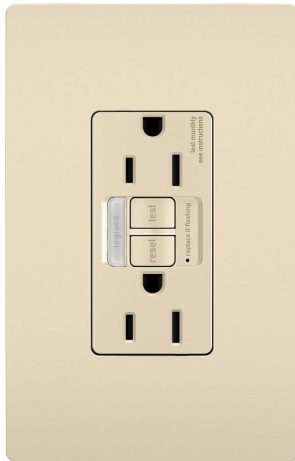

radiant Collection
radiant® 15A Tamper-Resistant Self-Test GFCI Outlet with Night Light
Part No. 1597NLTURLACCD4

Ideal for replacing outlets by kitchen or bathroom sinks, this combination device from the radiant® Collection includes a tamper-resistant GFCI outlet paired with a sealed, built-in LED light which automatically turns on in the dark for easier nighttime navigation. Designed for safety, this self-testing GFCI outlet complies with National Electrical Code and makes trips easier to recognize and fix than GFCI breaker alternatives, thanks to an indicator light and accessible reset button right on the outlet. Made exclusively for use with screwless Wall Plates from the radiant® Collection, sold separately.

Features durable, high-impact resistant thermoplastic construction.

More color options available to fit any style, including finishes to match current hardware and lighting trends.

20 Amp feed-thru capacity