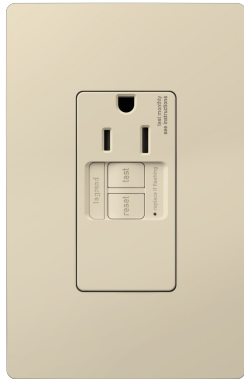

radiant Collection

radiant® Tamper-Resistant 15A Simplex Self-Test GFCI Receptacles with SafeLock® Protection, Light Almond
Part No. 1597TRSGLLA

Perfect for providing dedicated power and reliable ground-fault protection, the simplex 15A GFCI features a single, tamper-resistant outlet and self-tests automatically every three seconds for electrical safety you can trust. Meeting the National Electrical Code requirements for ground fault protection in the home, GFCI wall outlets make it easier to fix trips right where they happen – no more confusion or running to the breaker box. Maximize safety, in style, with GFCI plug protection featuring the sleek, clean lines of radiant. GFCI protection is required by code in bathrooms, kitchens, garages, basements, outdoor areas, and for any other outlets found within six feet of a sink or water source. GFCI outlets should always be used when replacing existing GFCI outlets during renovation. Made exclusively for use with screwless Wall Plates from the radiant® Collection, sold separately.