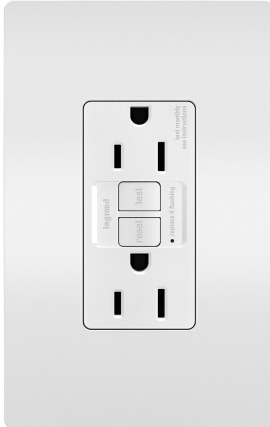

radiant Collection

radiant® Spec-Grade 15A Tamper-Resistant Self-Test GFCI Receptacle

Part No. 1597TRWCCD12

GFCI receptacles from the radiant® Collection self-test automatically every three seconds to ensure reliable protection from shock due to ground fault occurrences. Meeting National Electrical Code requirements for ground fault protection, GFCI receptacles make it easier to recognize and fix trips right where they happen – no more confusion at the breaker box. Maximize safety, in style, with GFCI protection featuring the sleek, clean lines of radiant. GFCI protection is required by code in bathrooms, kitchens, garages, basements, outdoor areas, and for any other outlets found within six feet of a sink or water source. GFCI outlets should always be used when replacing existing GFCI outlets during renovation. Made exclusively for use with screwless Wall Plates from the radiant® Collection, sold separately. Spec-Grade devices are engineered to meet federal specifications for use in commercial installations.

Features durable, high-impact resistant thermoplastic construction.

More color options available to fit any style, including finishes to match current hardware and lighting trends.

Complete the look with a sleek, screwless radiant® Wall Plate, and coordinate with other designer switches and outlets available from the radiant® Collection.