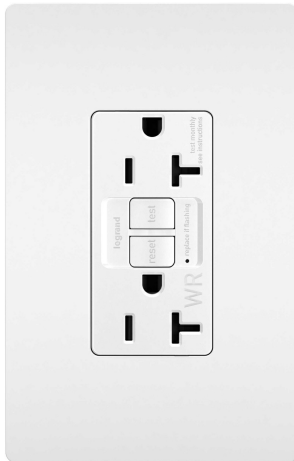

## Legrand

radiant® Spec-Grade 20A Weather-Resistant Self-Test GFCI Receptacle  
Part No. 2097TRWRW

GFCI receptacles from the radiant® Collection self-test automatically every three seconds to ensure reliable protection from shock due to ground fault occurrences. Meeting National Electrical Code requirements for ground fault protection, GFCI receptacles make it easier to recognize and fix trips right where they happen – no more confusion at the breaker box. Also including tamper and weather\* resistance, this model was designed for use in outdoor spaces. Maximize safety, in style, with GFCI protection featuring the sleek, clean lines of radiant. 20A outlets are ideal for use with larger appliances and in commercial settings, as well as to meet regional requirements (Chicago, Canada). GFCI protection is required by code in bathrooms, kitchens, garages, basements, outdoor areas, and for any other outlets found within six feet of a sink or water source. GFCI outlets should always be used when replacing existing GFCI outlets during renovation. Made exclusively for use with screwless Wall Plates from the radiant® Collection, sold separately. Spec-Grade devices are engineered to meet federal specifications for use in commercial installations.