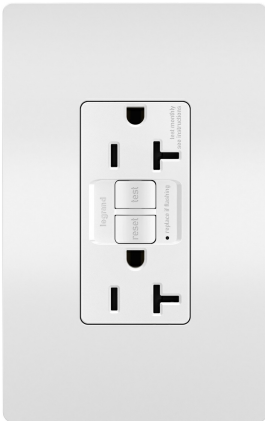

radiant Collection  
radiant® 20A Duplex Self-Test GFCI Receptacles with SafeLock® Protection, White  
Part No. 2097W

GFCI receptacles from the radiant® Collection self-test automatically every three seconds to ensure reliable protection from shock due to ground fault occurrences. Meeting National Electrical Code requirements for ground fault protection, GFCI receptacles make it easier to recognize and fix trips right where they happen – no more confusion at the breaker box. 20A outlets are ideal for use with larger appliances, as well as to meet regional requirements (Chicago, Canada). GFCI protection is required by code in bathrooms, kitchens, garages, basements, outdoor areas, and for any other outlets found within six feet of a sink or water source. GFCI outlets should always be used when replacing existing GFCI outlets during renovation. Made exclusively for use with screwless Wall Plates from the radiant® Collection, sold separately. Spec-Grade devices are engineered to meet federal specifications for use in commercial installations.