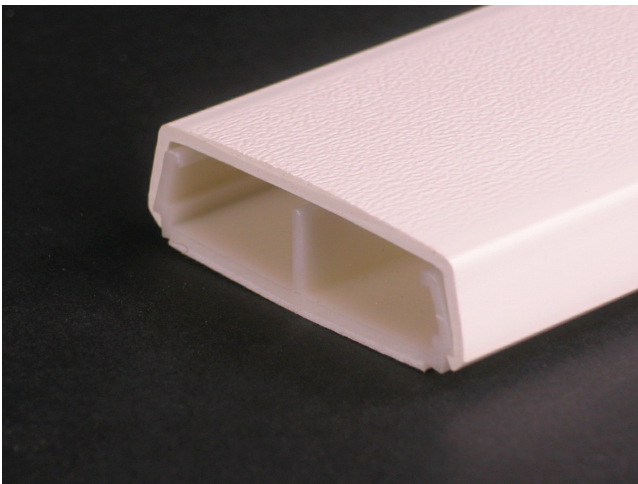

## Legrand

Wiremold 2300 Series Divided Raceway Base and Cover, Ivory  
Part No. 2300BACD

Wiremold 2300 Series Raceway is a low-profile, two-piece dual channel raceway with durable, textured PVC ivory finish. Available in 5' (1.52m) lengths. Packed 50' (1.5sm) per carton. Supplied with wide adhesive tape along its entire length.

### Features & Benefits

---

This product meets the material restrictions of RoHS

#### General Info

Color	Ivory
UPC Number	786776524581
Countries Of Origin	United States
Product Line	Wiremold
Application Sector	Commercial
Type	Raceway
Standard	cULus Listed Surface Nonmetallic Raceway: File E90377 Guide RJYT/RJYT7

#### Dimensions

Product Volume US	85.05
Product Width US	60.0
Product Height US	2.25
Product Weight US	13.6
Product Depth US	0.63