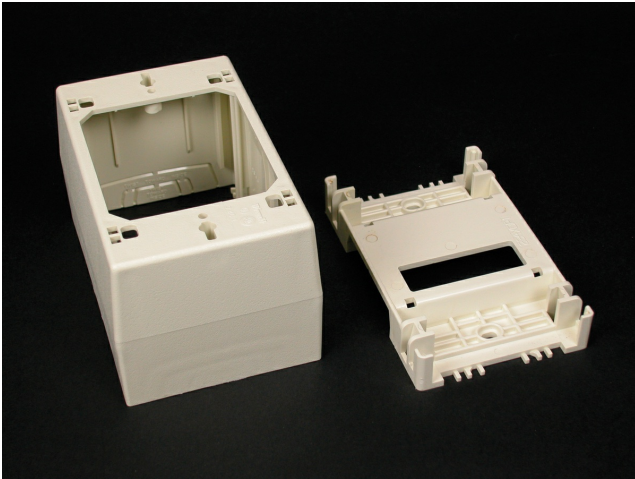

Wiremold
Wiremold 400/800/2300/2300D Series One-Gang Deep Device Box, Ivory
Part No. 2348

The Wiremold 2300 Series raceway is a single compartment raceways for communication or power applications ideal for use in classrooms, office, and hotel applications or anywhere a small low profile raceway is needed. The 2300D Nonmetallic Divided Raceway is for use when power and low voltage cabling is required in the same raceway.

Features & Benefits

This product meets the material restrictions of RoHS

Specifications

General Info

Product Line	Wiremold	Color	Ivory
UPC Number	786776099799	Country Of Origin	United States
Application Sector	Commercial	Standard	cULus Listed Surface Nonmetallic Raceway Fitting: File E90377 Guide RJYT/RJYT7
Type	Raceway		

Dimensions

Product Width US	4.88 in	Product Weight US	0.29 lb
Product Volume US	27.76 cu in	Product Depth US	1.75 in
Product Height US	3.25 in		

Listing Agencies / 3rd Party Agencies

cULus ListingNumber	E90377	cULus Listed	Yes
---------------------	--------	--------------	-----