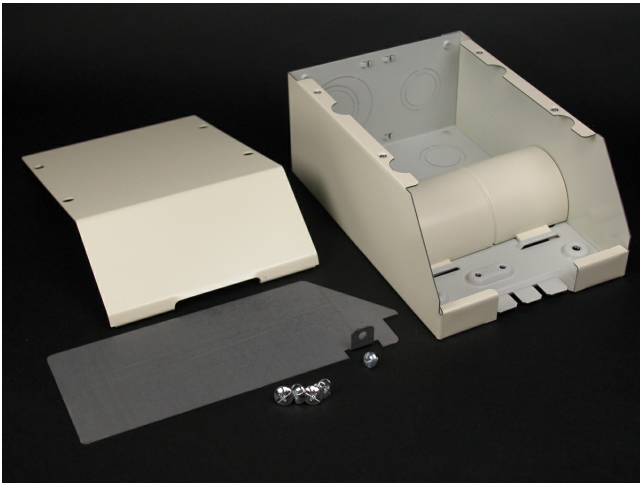

Wiremold
2400 Divided Entrance End Fitting
Part No. 2410DFO-FW

Feeds 2400 and 2400D Series Raceway. Has 1/2", 3/4", and 1" trade size KOs on back and end. Removable divider and radiused insert included.

Features & Benefits

Feeds 2400 and 2400D Series Raceway. Has 1/2", 3/4", and 1" trade size KOs on back and end. Removable divider and radiused insert included.

Specifications

General Info

Product Line	Wiremold	UPC Number	786776132274
Country Of Origin	United States	Application Sector	Residential/Commercial
Standard	cULus Listed Raceway: FileE4376 Guide RJBT. Fittings: File E41751 Guide RJPR. Base & Blank Cover: Meets Article 386 of NEC. Meets Section 12-600 of CEC.	Type	Raceway

Dimensions

Product Width US	4.75 in	Product Height US	2.875 in
Product Length US	7.125 in		

Listing Agencies / 3rd Party Agencies

cULus ListingNumber	E41751	cULus Listed	Yes
---------------------	--------	--------------	-----