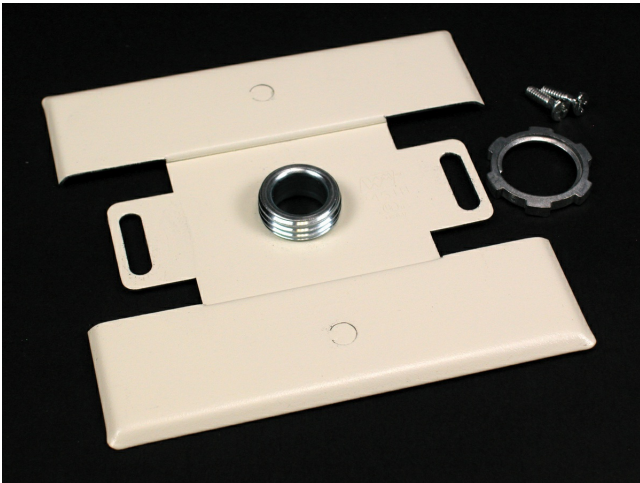

Wiremold
BACK FEED FITTING BK
Part No. 2451H-BK

2400® Series Raceway is a single compartment raceway designed for communication or power applications and ideal for use in classrooms, offices, and hotel applications, or anywhere a small low profile raceway is needed. 2400D® Series Divided Raceway is a low profile steel raceway for use where a limited number of power and low voltage cables are required in the same raceway.

Features & Benefits

Feeds 2400 Series Raceway from an existing outlet box.

Specifications

General Info

Product Line	Wiremold	UPC Number	786776168686
Country Of Origin	United States	Application Sector	Residential/Commercial
Standard	cULus Listed Raceway: File E4376 Guide RJBT. Fittings: File E41751 Guide RJPR. Base & Blank Cover: Meets Article 386 of NEC. Meets Section 12-600 of CEC.	Type	Raceway