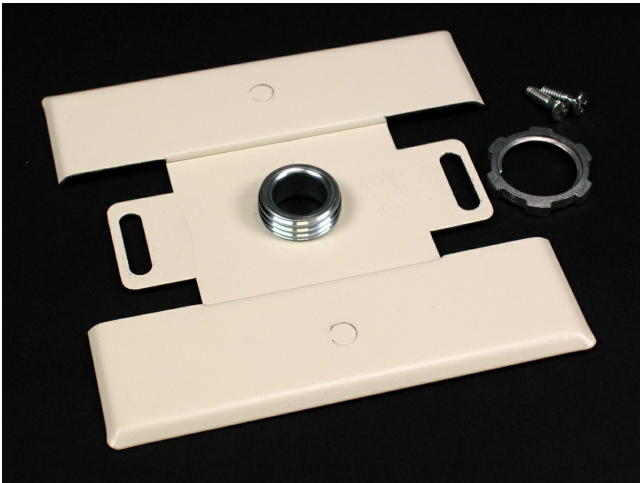

Wiremold
2400 Back Feed Fitting
Part No. 2451H-FW

Feeds 2400 Series Raceway from an existing outlet box. Includes 1/2" trade size male bushing and lock nut washer for grounding.

Features & Benefits

Feeds 2400 Series Raceway from an existing outlet box. Includes 1/2" trade size male bushing and lock nut washer for grounding.

Specifications

General Info

Product Line	Wiremold	UPC Number	786776132427
Country Of Origin	United States	Application Sector	Residential/Commercial
Standard	cULus Listed Raceway: FileE4376 Guide RJBT. Fittings: File E41751 Guide RJPR. Base & Blank Cover: Meets Article 386 of NEC. Meets Section 12-600 of CEC.	Type	Raceway

Dimensions

Product Width US	4.5 in	Product Length US	4.5 in
------------------	--------	-------------------	--------

Listing Agencies / 3rd Party Agencies

cULus ListingNumber	E41751	cULus Listed	Yes
---------------------	--------	--------------	-----